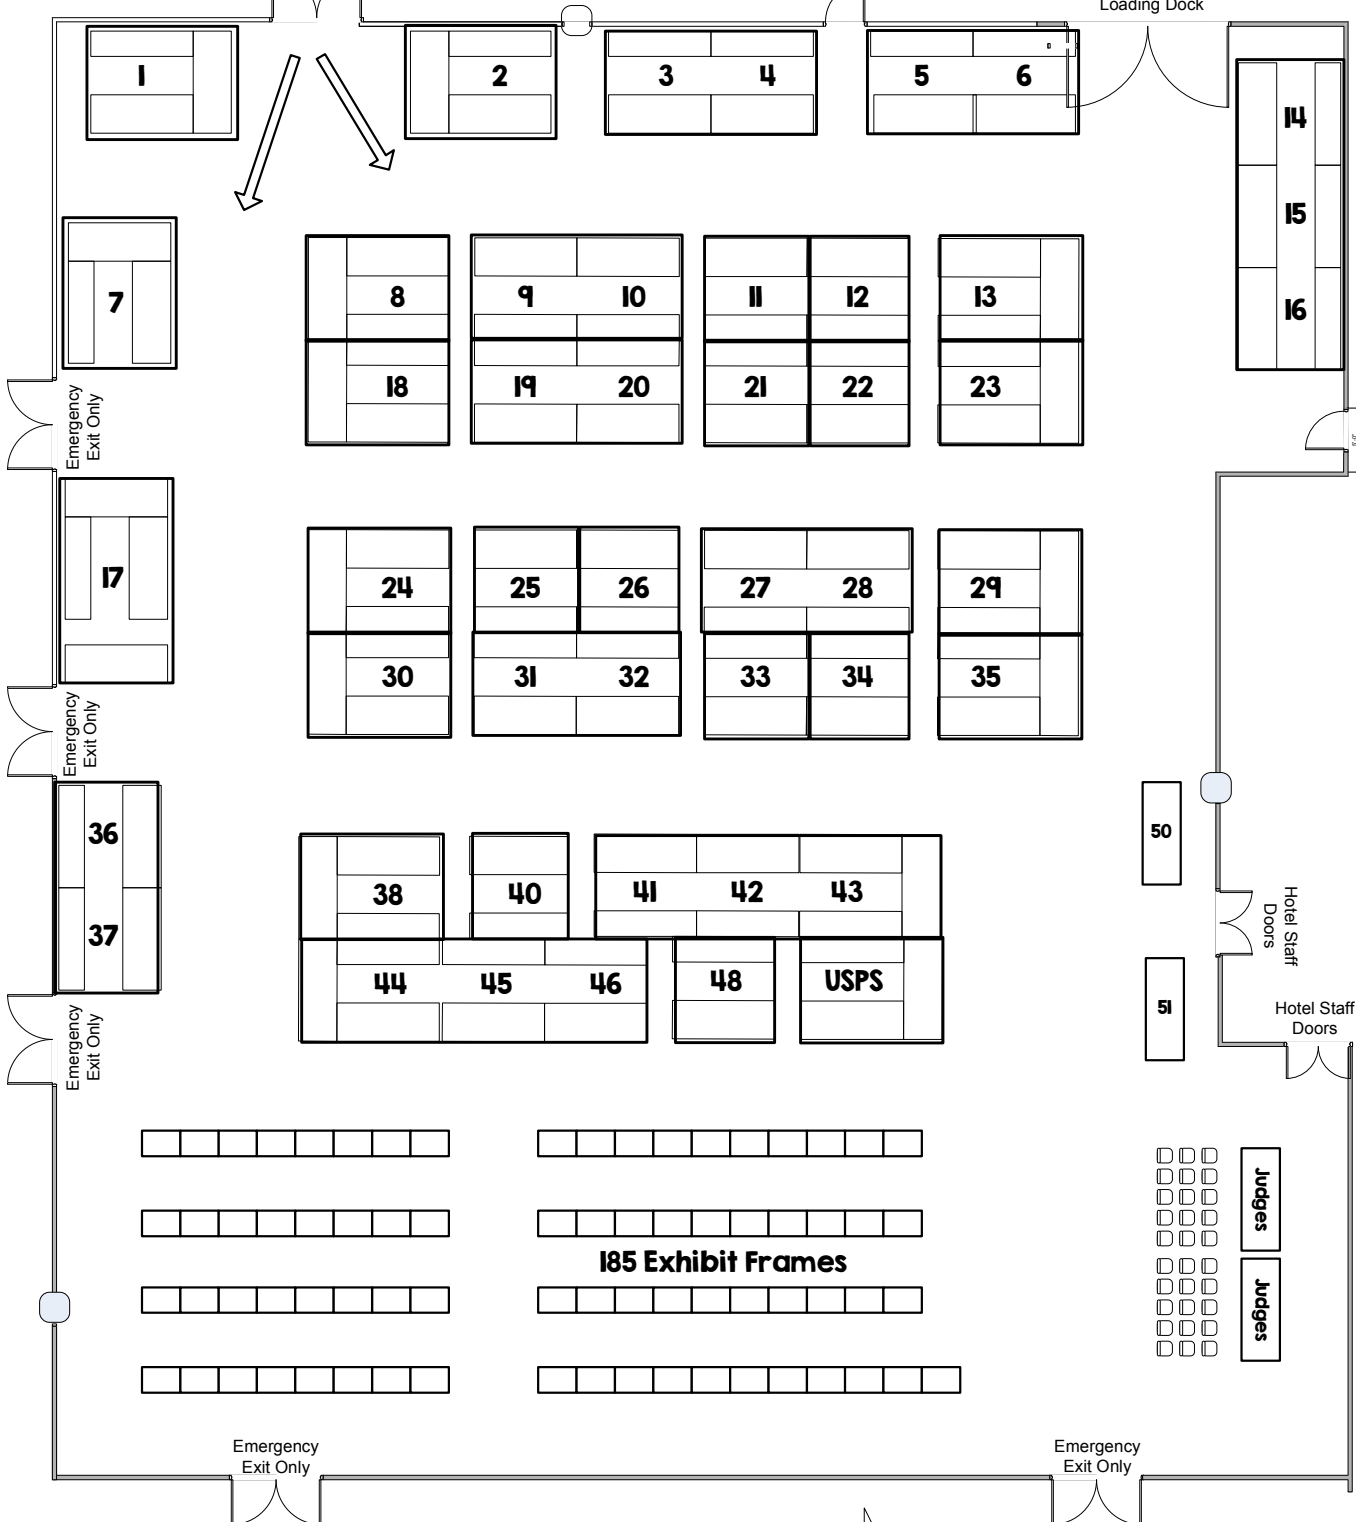

Milcopex 2014

Crowne Plaza, Milwaukee Airport

September 19-21, 2014

Milwaukee Philatelic Society Welcomes You

Meeting Room Meeting Room Youth Area

Show Entrance

Loading Dock

Hotel Lobby

Restaurant and Banquet Hall